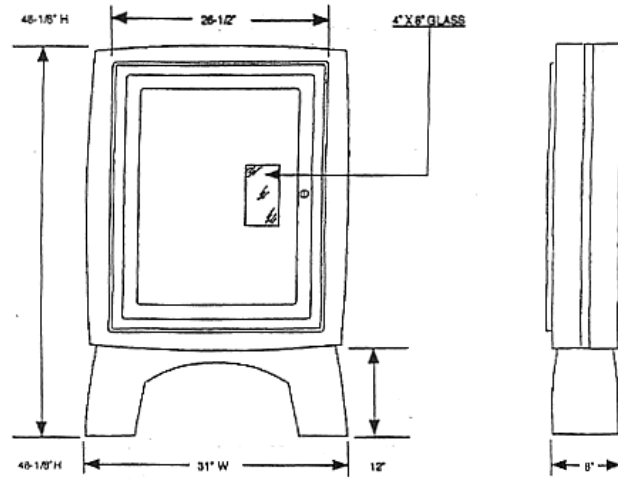

Fire Hose Cabinet

FIBERGLASS FIRE HOSE CABINET ITEM NO. 11-021R (Red), 11-021Y (Yellow), 11-021 (White)

This fire hose cabinet has set a standard for the industry. The door has glass knockout and opens 180° for quick access. It is constructed of high gloss, long lasting fiberglass with a gel-cote finish, 1/8" minimum thickness. Holding 100 foot fire hose rack assembly with room for a fire extinguisher up to 10 pound size, it is equipped inside with 2"x 6" structural wood verticals for rack installation. While the standard cabinet color is yellow, it is also available in red. We strongly recommend yellow as red has a tendency to fade. A coat of polish once a year will keep its good looks for years to come. We do not include the glass as it usually breaks during transportation. We recommend that you purchase tempered glass locally. However we can supply glass if you need it.

The cabinet can be placed dockside and free standing by securing at the base to the deck or placed against a wall for an even more secure installation.

Available in Yellow, Red, or White.