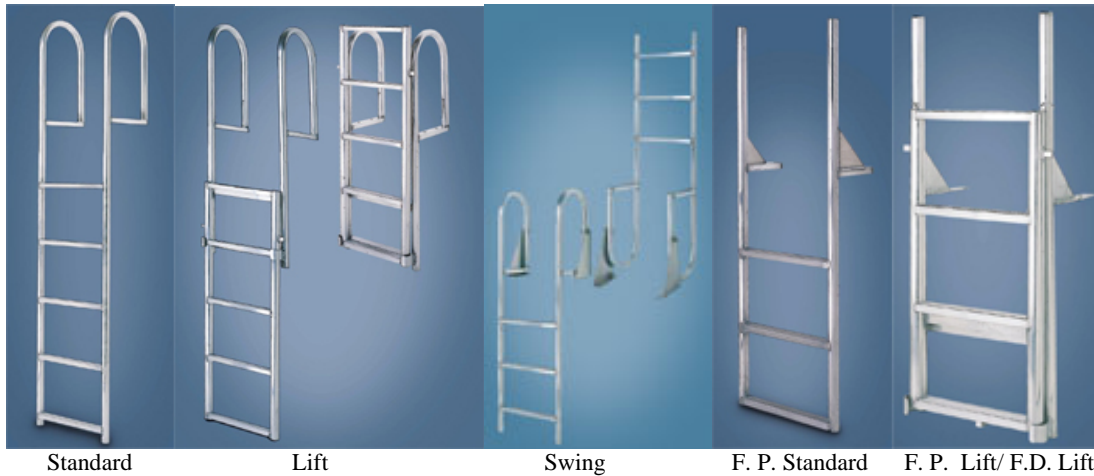

# HMS Aluminum Dock Ladders

Standard

Lift

Swing

F. P. Standard

F. P. Lift/ F.D. Lift

## HMS HEAVY-DUTY ALUMINUM DOCK LADDER

HMS Heavy-duty Aluminum Dock Ladders provide a safe and convenient access in and out of the water. The ladders are a uni-welded aluminum construction. They are fabricated of Marine Grade Aluminum alloy. All steps have a non-skid surface for added safety. The ladders are easy to mount using 4 stainless steel bolts. The length of each ladder is based on the distance from the dock or bulkhead to the bottom step. (Example: 5 step ladder = 5 feet from dock to last step)

ITEM NO.	LADDER TYPE	STEP #
07-71	STANDARD	3
07-72	STANDARD	4
07-73	STANDARD	5
--	STANDARD	6 - Available by Special Order
--	STANDARD	7 - Available by Special Order
07-74	LIFT	3
07-75	LIFT	4
07-76	LIFT	5
--	LIFT	6 - Available by Special Order
--	LIFT	7 - Available by Special Order
--	SWING	3 - Available by Special Order
--	SWING	4 - Available by Special Order
--	SWING	5 - Available by Special Order
--	SWING	6 - Available by Special Order
--	SWING	7 - Available by Special Order
--	FINGER PIER - STANDARD	3 - Available by Special Order
--	FINGER PIER - STANDARD	4 - Available by Special Order
--	FINGER PIER - STANDARD	5 - Available by Special Order
--	FINGER PIER - STANDARD	6 - Available by Special Order
--	FINGER PIER - STANDARD	7 - Available by Special Order
--	FINGER PIER - LIFT	3 - Available by Special Order
--	FINGER PIER - LIFT	4 - Available by Special Order
07-77	FINGER PIER - LIFT	5
--	FINGER PIER - LIFT	6 - Available by Special Order
--	FINGER PIER - LIFT	7 - Available by Special Order
--	FLOATING DOCK - LIFT	3 - Available by Special Order
--	FLOATING DOCK - LIFT	4 - Available by Special Order
--	FLOATING DOCK - LIFT	5 - Available by Special Order
--	FLOATING DOCK - LIFT	6 - Available by Special Order
--	FLOATING DOCK - LIFT	7 - Available by Special Order