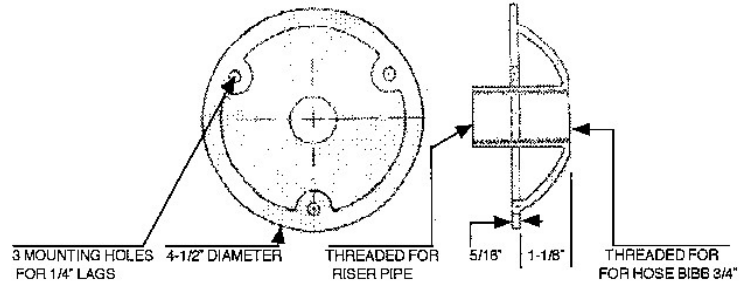

# Mounting Flange and Hose Bibbs

---

---

**MOUNTING FLANGE**  
**ITEM NO. 18-008**

**Material:** Bronze

**NO-KINK HOSE BIBB**  
**ITEM NO. 18-011**

Available in 1/2" and 3/4".

**FEMALE SILLCOCK**  
**ITEM NO. 18-009**

Available in 1/2" and 3/4".

**VACUUM BREAKER**  
**ITEM NO. 18-010**