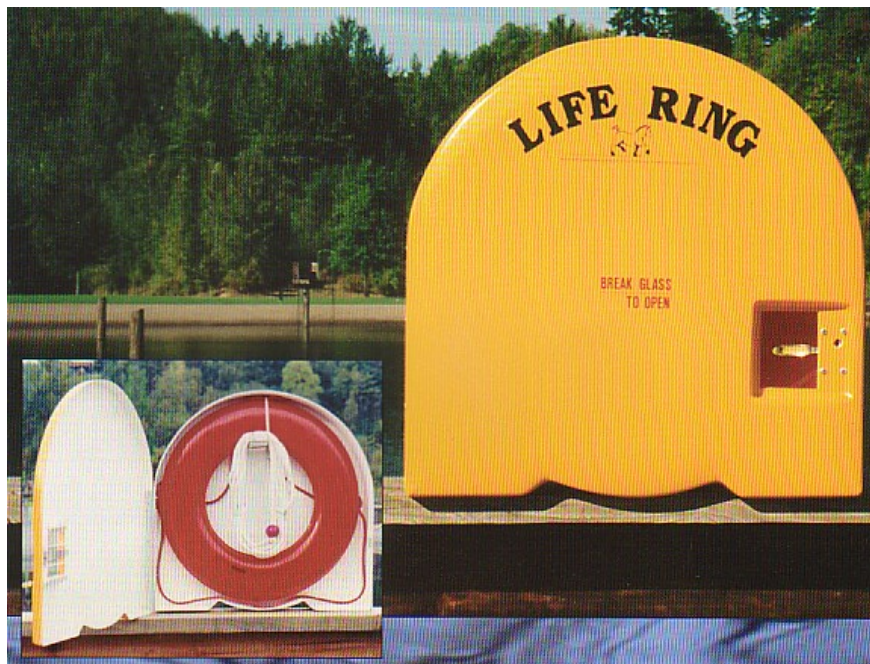

# Life Ring Cabinet

---

---

---

## FIBERGLASS LIFE CABINET ITEM NO. 11-027

**Dimensions:** Height – 34”, Width – 34”, Depth – 7”

### All Models Include:

- Lockable “Break Glass” with internal trip handle or non-locking “T-Handle”
- Mounting Hardware – wall, deck or rail
- Standard Color – Safety Yellow (other colors available)

### Optional Equipment:

- Life Ring Cabinet with ring & rope 30” Coast Guard approved life ring 90’ rope with float