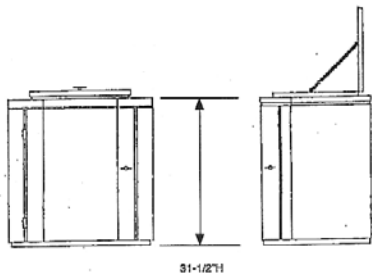

## FIBERGLASS TRASH CONTAINER WITH FRONT DOOR ITEM NO. 11-024

This unit is constructed of heavy-duty, high-gloss, long-lasting fiberglass with a gel-coat finish. The front door is attached with stainless steel hinges. The top lid has a stainless steel restraining chain. Optional lock available.

## FIBERGLASS TRASH CONTAINER ITEM NO. 11-025

Constructed of high-gloss, long-lasting fiberglass, 1/8" typical thickness, with a gel-coat finish.