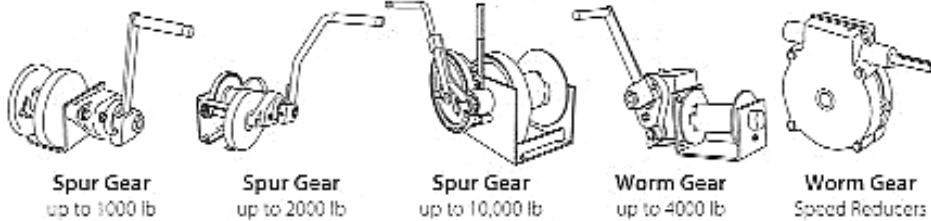

Thern Winches, Cranes and Hoists

Hand Winches – for LIFTING or PULLING

Spur Gear
up to 1000 lb

Spur Gear
up to 2000 lb

Spur Gear
up to 10,000 lb

Worm Gear
up to 4000 lb

Worm Gear
Speed Reducers

Power Winches – for LIFTING or PULLING

Series 477
up to 2000 lb

Series 4WP
up to 2000 lb

Series 4WS
up to 6000 lb

Power Winches – for LIFTING or PULLING

Series 4WS
up to 26,000 lb

Series 4HS
up to 56,000 lb

Series 4HPF
up to 25,000 lb

Series 4HWF
up to 8,100 lb